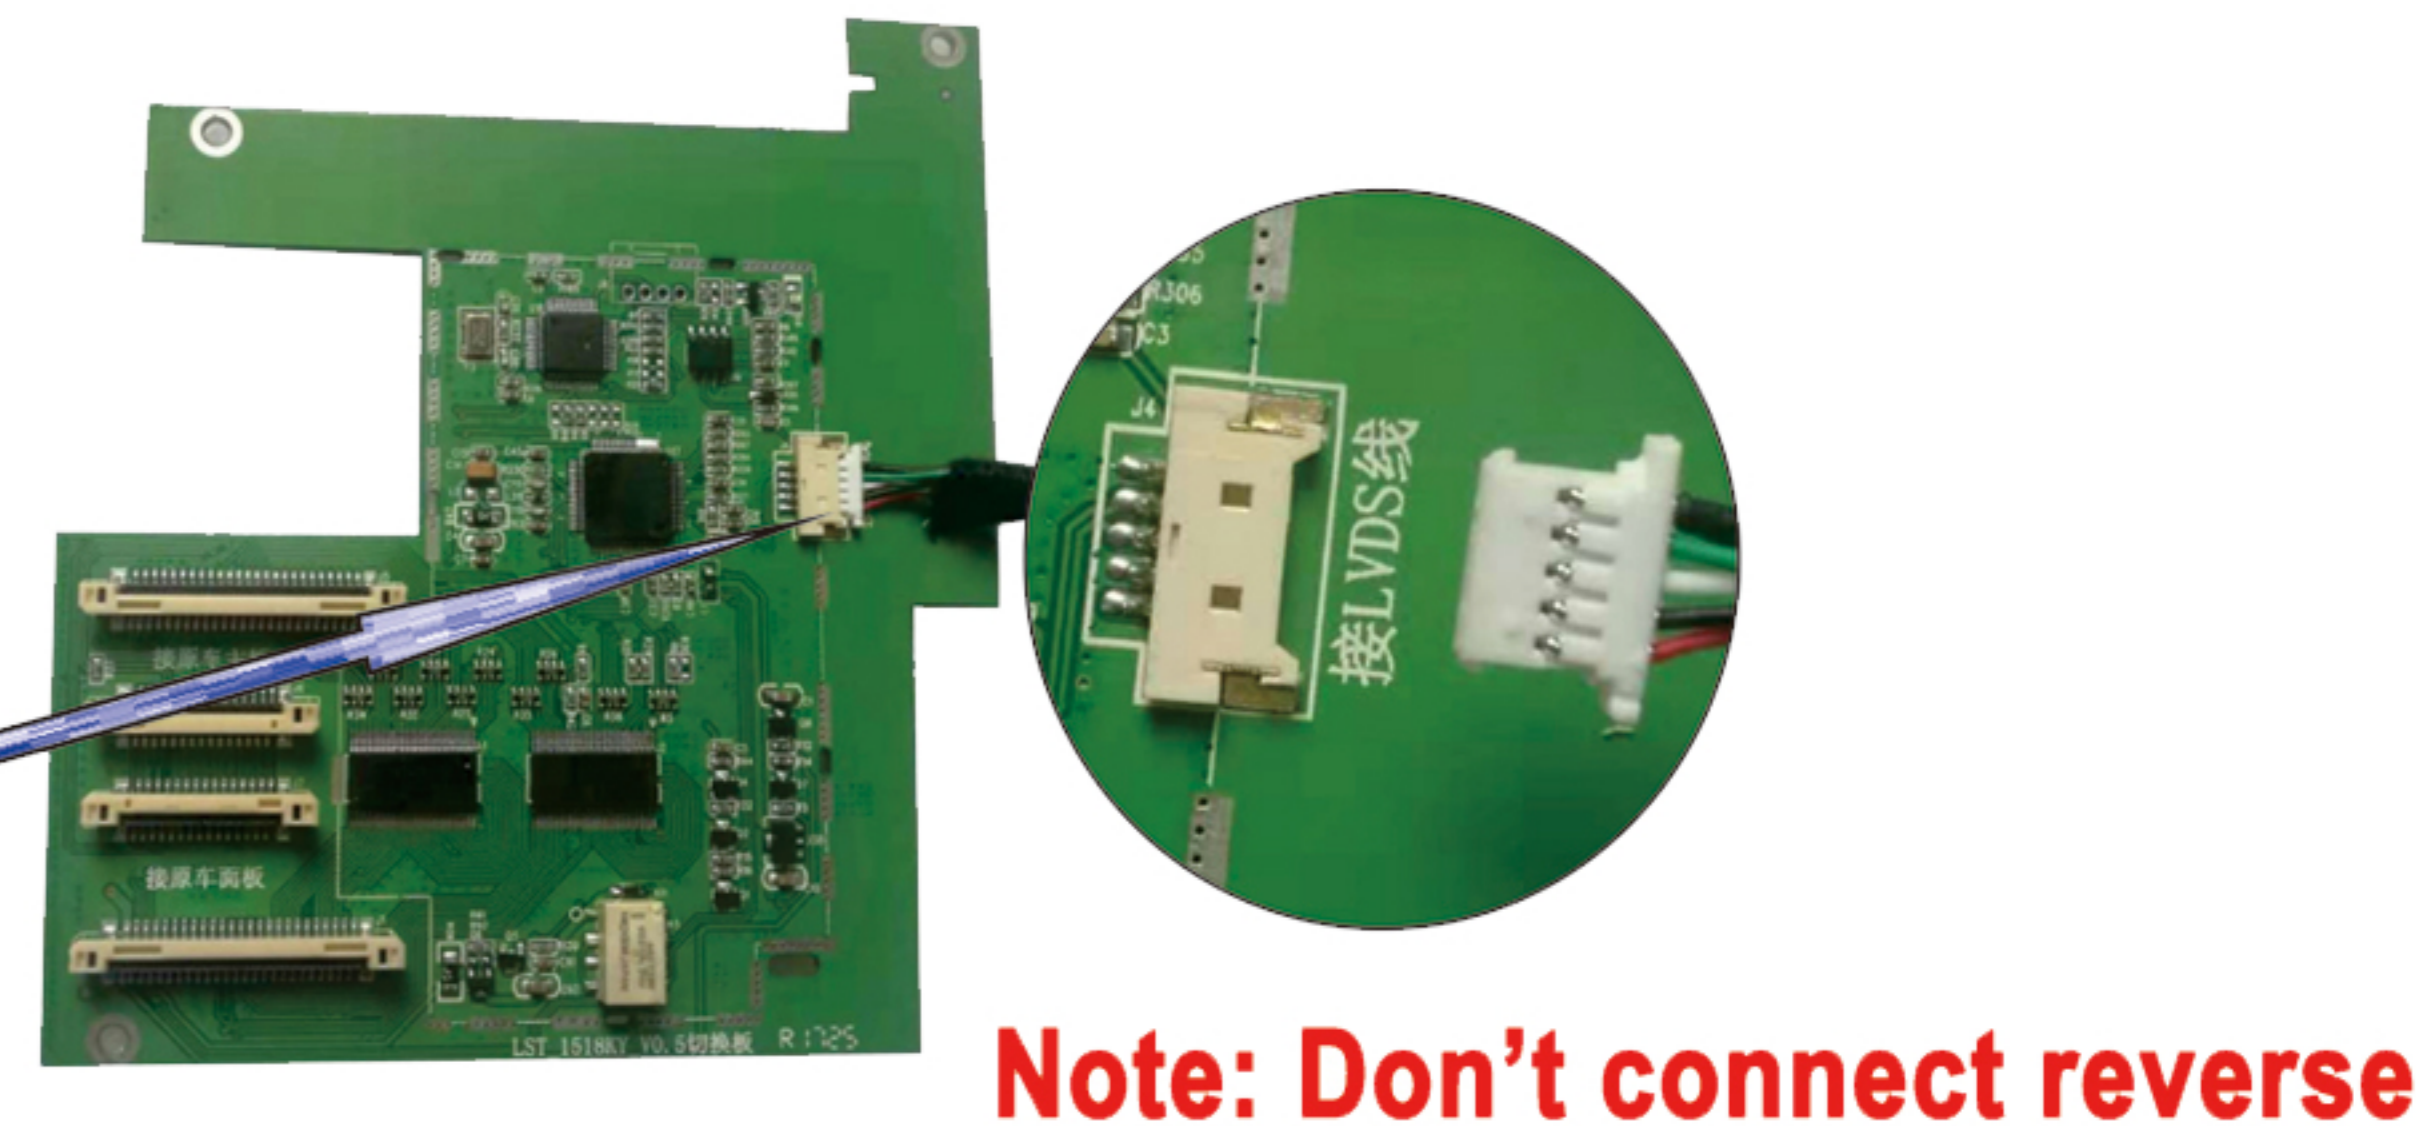

Porsche PCM3.1 Wireless CarPlay Installation Diagram

Dip Switch	Status	Description
2	ON	Touch correction
	OFF	OFF after correction
4	ON	Reverse guideline OFF
	OFF	Reverse guideline ON
8	ON	Original Rear Camera
	OFF	Aftermarket Rear Camera