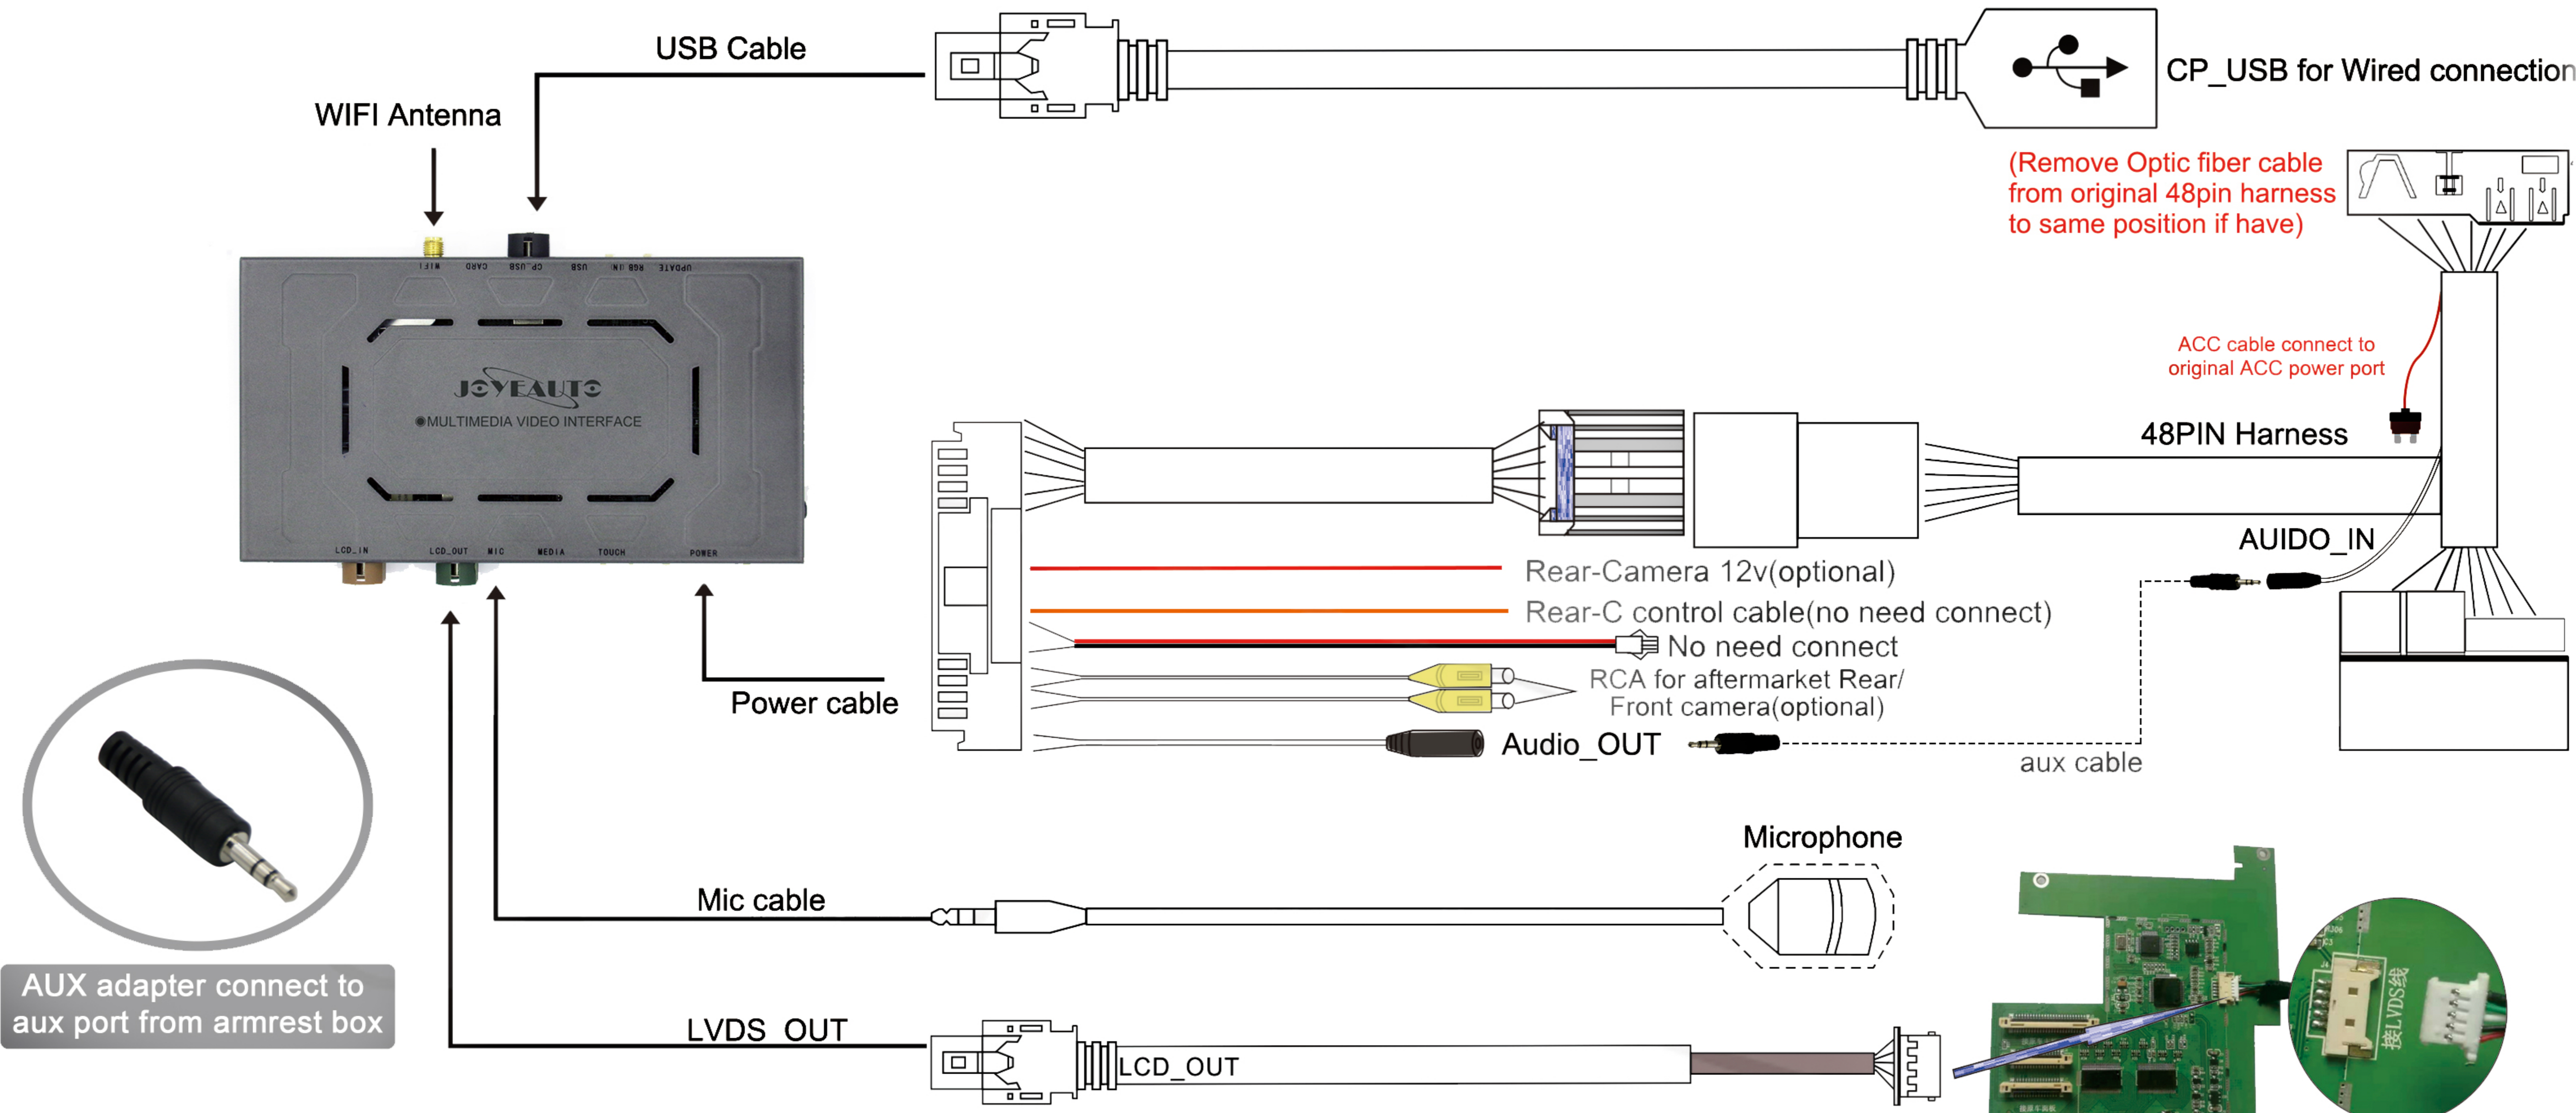

Porsche PCM3.1 Wireless CarPlay Installation Diagram

Dip Switch	Status	Description
2	ON	Touch correction
	OFF	OFF after correction
4	ON	Reverse guideline OFF
	OFF	Reverse guideline ON
8	ON	Original Rear Camera
	OFF	Aftermarket Rear Camera

1,3, 5,6, 7 all set OFF.